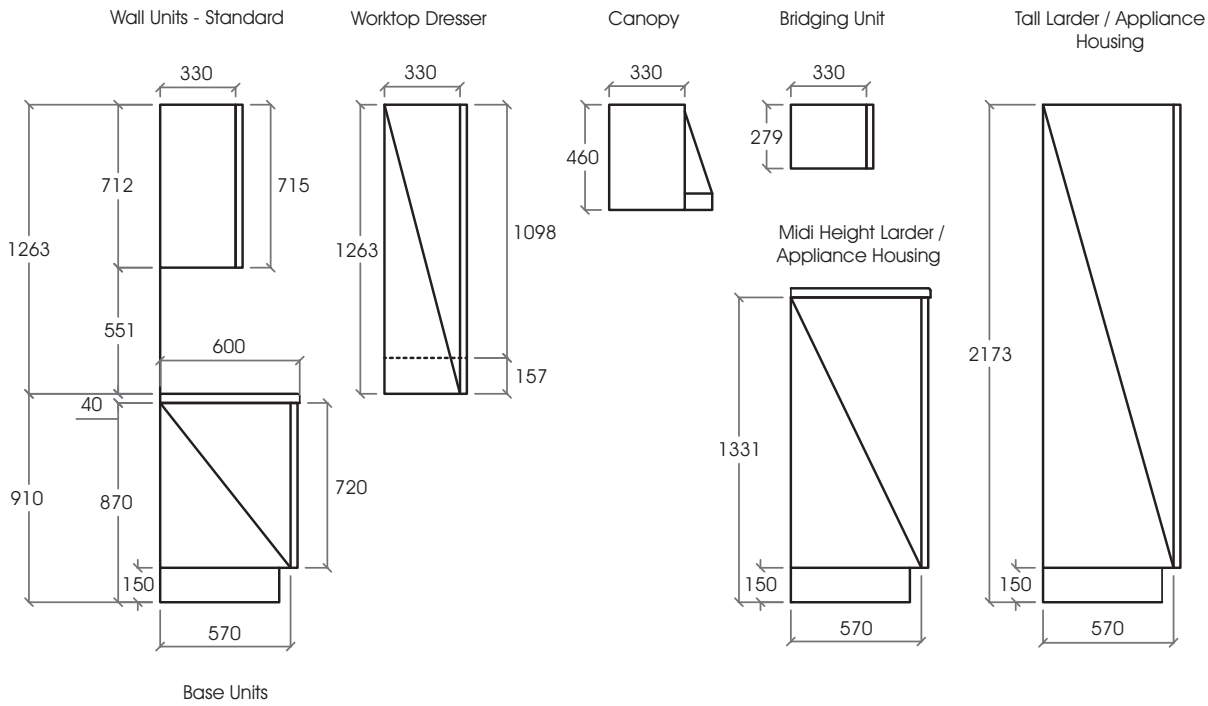

900mm Oven
Housing Unit
with Drawers
18mm cab

600mm Oven
Housing Unit
18mm cab

600mm Oven
Housing Unit
18mm cab
3 drawer

600mm Oven/
Micro Housing Unit
18mm cab
(Up to 450 micro)

feature units

600mm & 900mm
Bi-Fold Unit
18mm

600mm & 900mm
Base Cabinet - 2 Drawer
18mm

Curved Wall Unit
715 x 300 x 300mm
18mm

Curved Base Unit
720 x 300 x 570mm
18mm
Dimensions not
including door

600mm Oven
Housing Unit
18mm cab. 2 drawer

technical

specifications

end elevations

All measurements are shown in millimetres and are nominal sizes.

corner information

800mm Conventional Corner Base Unit

900mm Conventional Corner Base Unit

1000mm Conventional Corner Base Unit

600mm Conventional Corner Wall Unit

900mm Conventional Corner Wall Unit

'L' Shape Corner Units
 Note:- Walls must be square to accommodate L shaped units.