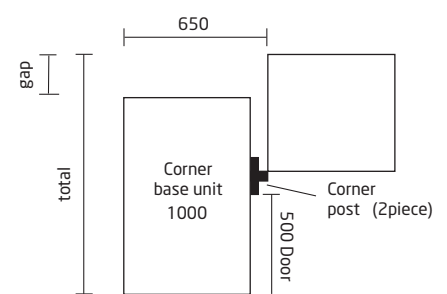

600mm & 900mm
Base Cabinet - 2 Drawer
18mm

Curved Wall Unit
715 x 300 x 300mm
18mm

Curved Base Unit
720 x 300 x 570mm
18mm
Dimensions not
including door

600mm Oven
Housing Unit
18mm cab. 2 drawer

technical

specifications

end elevations

All measurements are shown in millimetres and are nominal sizes.

corner information

800mm Conventional Corner Base Unit

900mm Conventional Corner Base Unit

1000mm Conventional Corner Base Unit