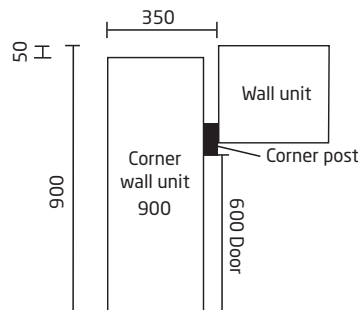

specifications

end elevations

All measurements are shown in millimetres and are nominal sizes.

corner information

800mm Conventional Corner Base Unit

900mm Conventional Corner Base Unit

1000mm Conventional Corner Base Unit

If using alternative door sizes the gap to the wall changes and centre post of cabinet would require refixing.
 500mm door = 150mm gap (1150mm total)
 600mm door = 250mm gap (1250mm total)

650mm Diagonal Wall Unit

600mm Conventional Corner Wall Unit

900mm Conventional Corner Wall Unit

'L' Shape Corner Units
 Note:- Walls must be square to accommodate L shaped units.