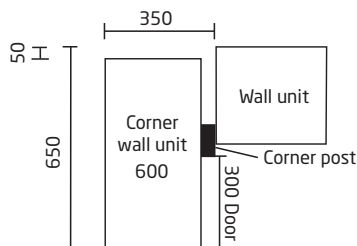

specifications

end elevations

All measurements are shown in millimetres and are nominal sizes.

corner information

800mm Conventional Corner Base Unit

900mm Conventional Corner Base Unit

1000mm Conventional Corner Base Unit

If using alternative door sizes the gap to the wall changes and centre post of cabinet would require refixing.
 300mm door = 150mm gap (950mm total)
 450mm door = 300mm gap (1100mm total)

If using alternative door sizes the gap to the wall changes and centre post of cabinet would require refixing.
 400mm door = 150mm gap (1050mm total)
 450mm door = 200mm gap (1100mm total)

If using alternative door sizes the gap to the wall changes and centre post of cabinet would require refixing.
 500mm door = 150mm gap (1150mm total)
 600mm door = 250mm gap (1250mm total)

650mm Diagonal Wall Unit

600mm Conventional Corner Wall Unit

900mm Conventional Corner Wall Unit

'L' Shape Corner Units
 Note:- Walls must be square to accommodate L shaped units.