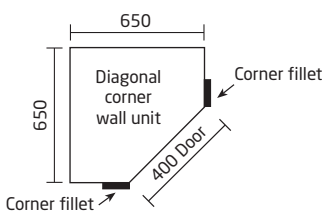

If using alternative door sizes the gap to the wall changes and centre post of cabinet would require refixing.
300mm door = 150mm gap (950mm total)
450mm door = 300mm gap (1100mm total)

If using alternative door sizes the gap to the wall changes and centre post of cabinet would require refixing.
400mm door = 150mm gap (1050mm total)
450mm door = 200mm gap (1100mm total)

If using alternative door sizes the gap to the wall changes and centre post of cabinet would require refixing.
500mm door = 150mm gap (1150mm total)
600mm door = 250mm gap (1250mm total)

650mm Diagonal Wall Unit